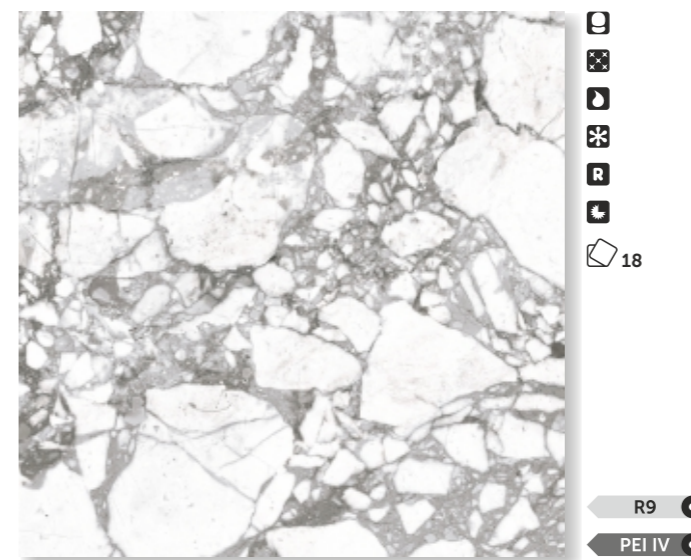

Маджестик / серый
Majestic / gray
600X600mm