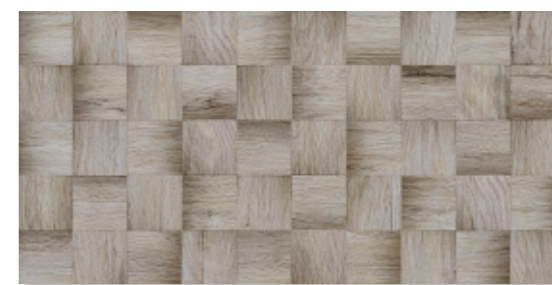

Олдвуд 3Д
Oldwood 3D
600X300mm