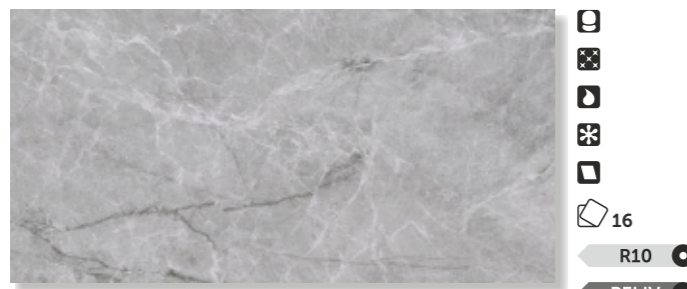

Грейстоун 1 / серый
Greystone 1 / gray
600X300mm