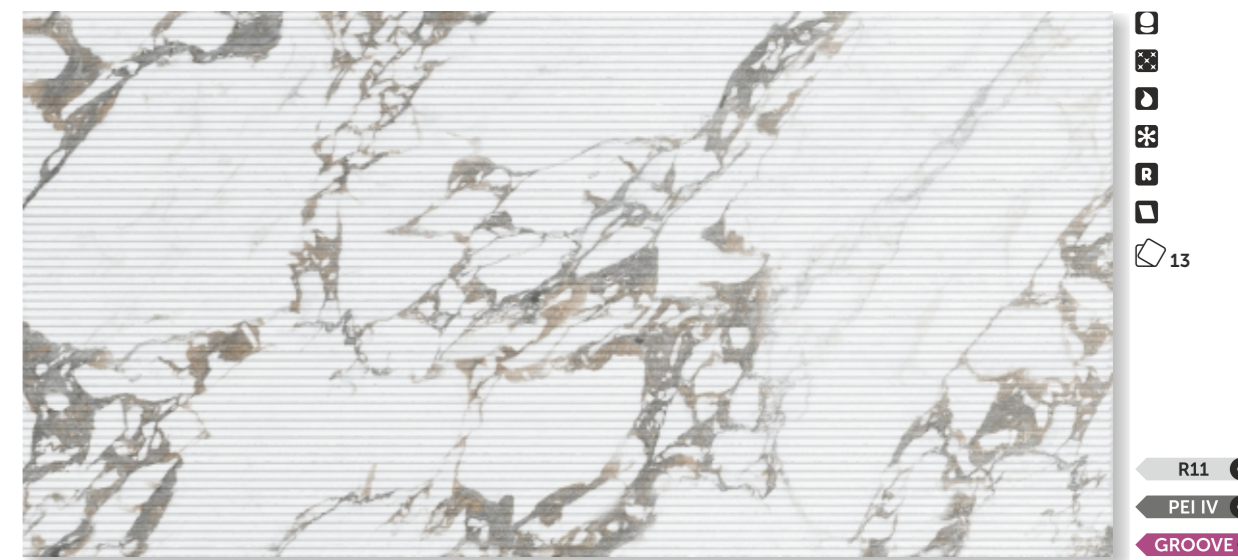

Альпино 7Д
Alpino 7D
1200X600mm

nature

КЕРАМИЧЕСКИЙ ГРАНИТ
PORCELAIN GRES