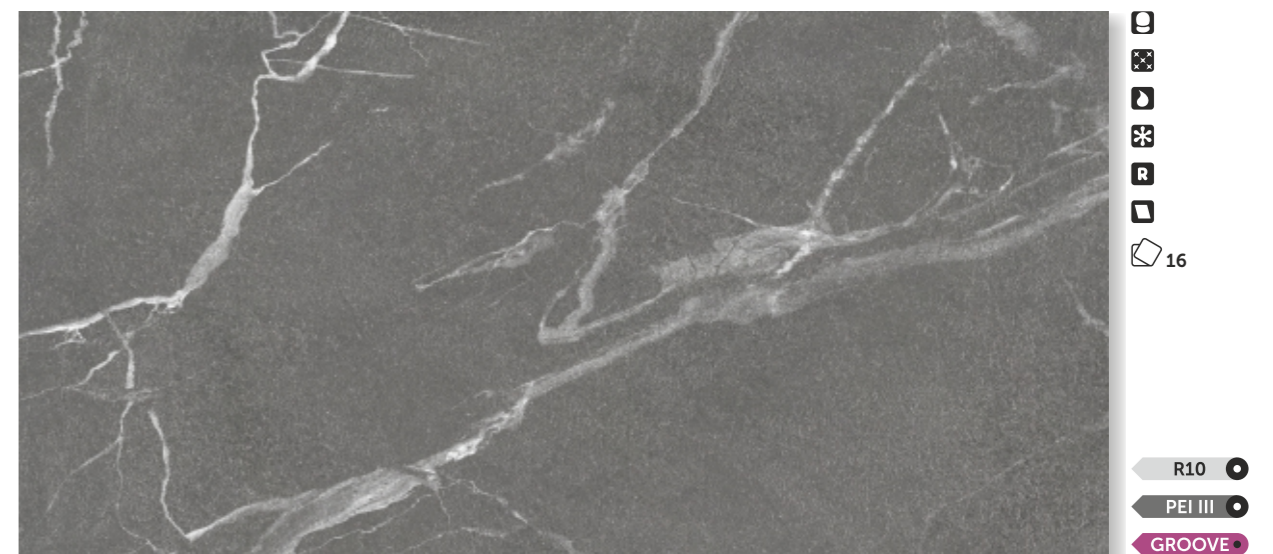

Бонн 2 / тёмно-серый
Bonn 2 / dark gray
1200X600mm