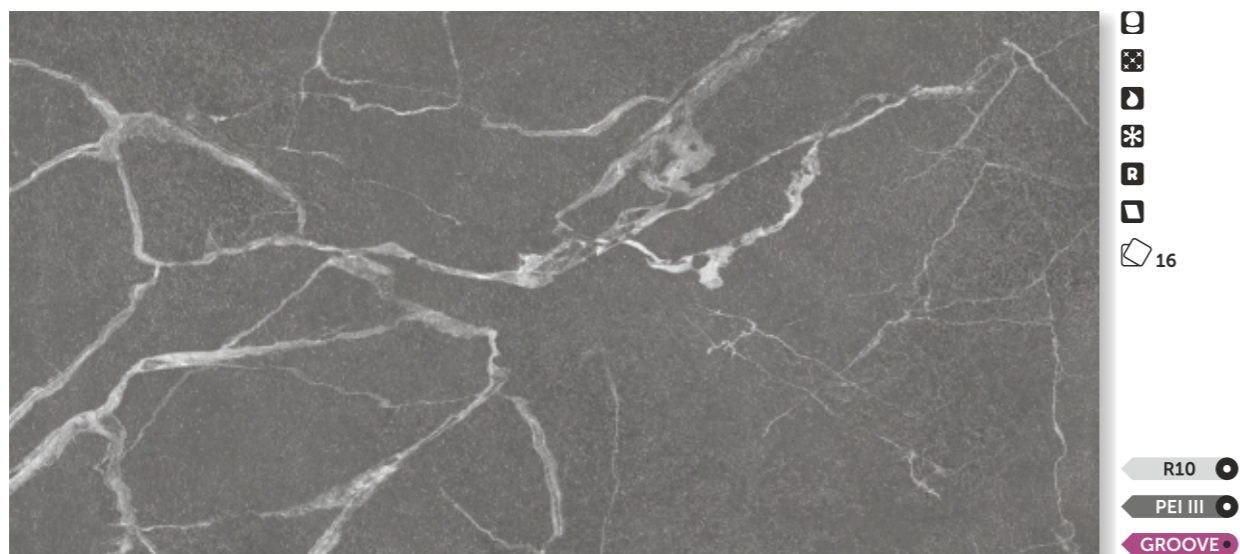

Бонн 2 / тёмно-серый
Bonn 2 / dark gray
1200X600mm