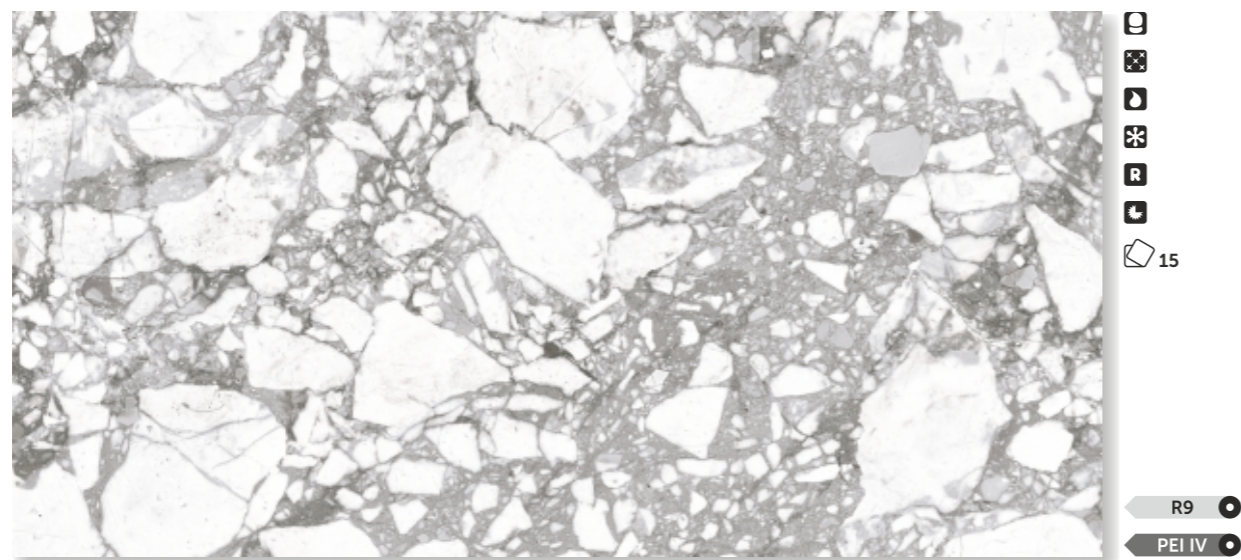

The mesmerizing sight of the boundless Arctic expanses, where icebergs majestically float in azure waters, is captured in the marble texture of our Majestic porcelain tiles in 1200x600 mm and 600x600 mm sizes – a collection that transforms any interior into a space of aristocratic luxury. The lapped glaze imparts a delicate shimmer to the tile surface, combining matte and glossy areas, like sunbeams on an ice surface.