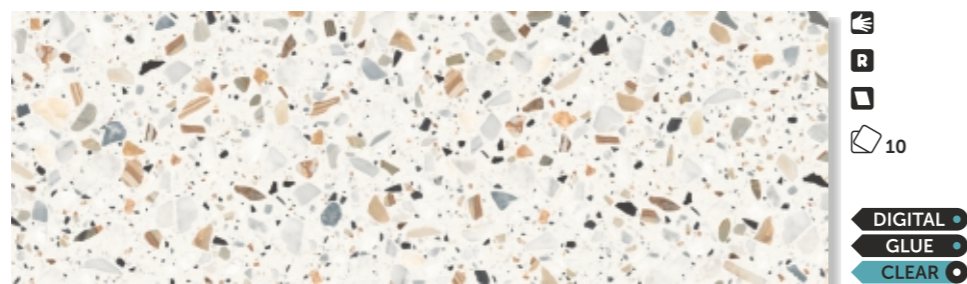

Гранелло 7 / белый
Granello 7 / white
900X300mm