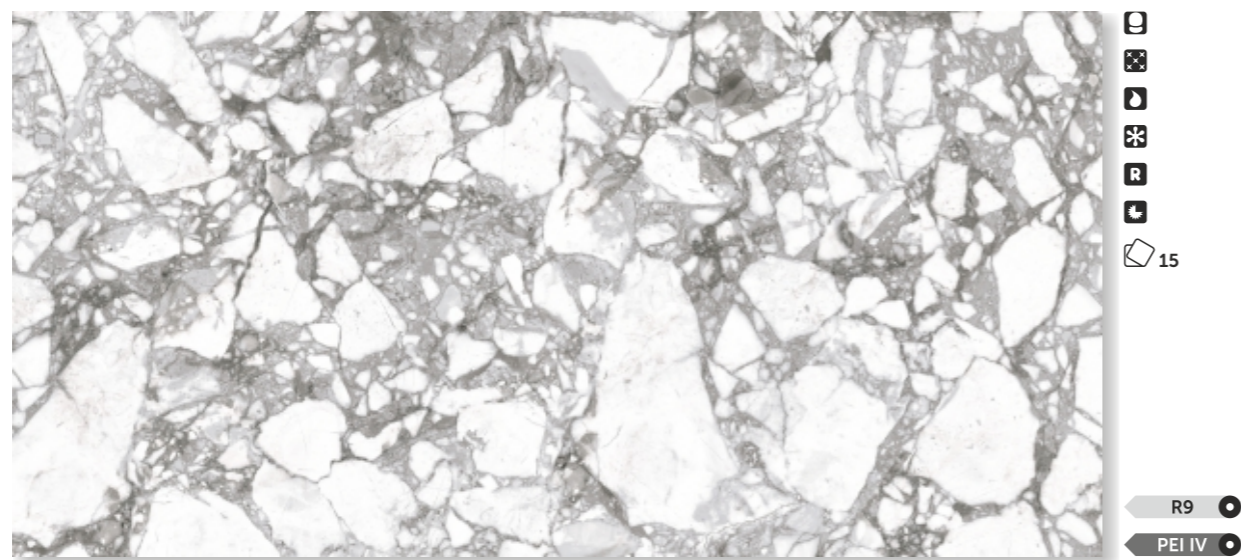

Маджестик / серый
Majestic / gray
1200X600mm