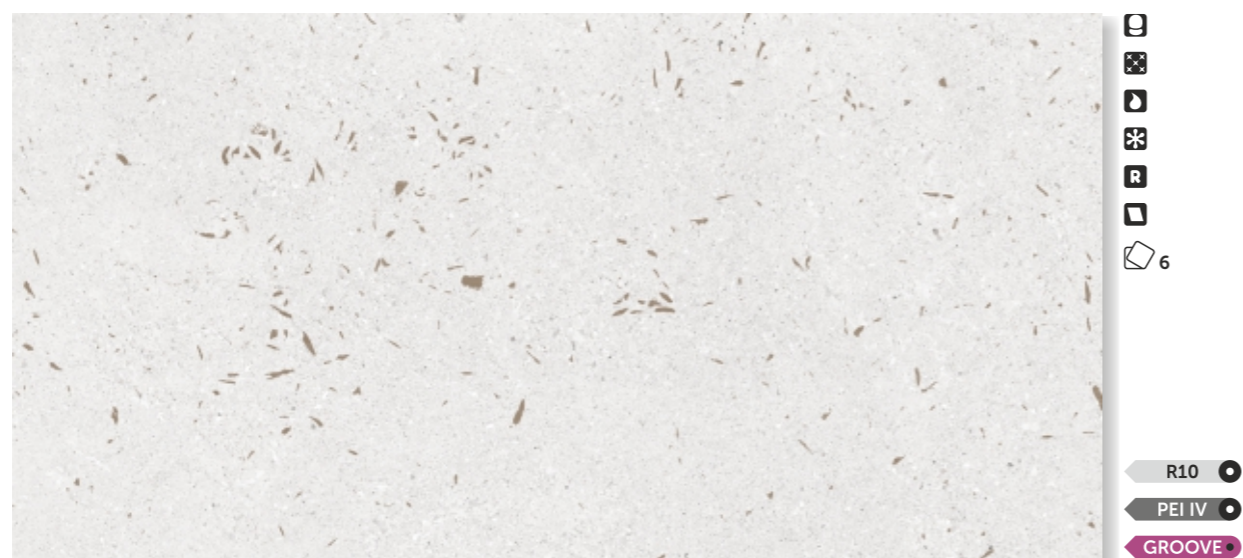

The Lightstone porcelain tile collection, available in two sizes — 1200x600 mm and 600x600 mm — is a bold reimagining of terrazzo through the lens of modern technology. The collection masterfully imitates terrazzo, using elegant wood inclusions instead of traditional stone fragments. Groove technology imparts a delicate shimmer to the wood fragments: when struck by light, the particles create a unique play of reflections on the surface, adding a specific touch to the collection.