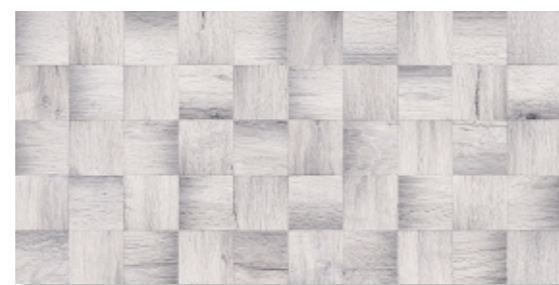

Олдвуд 7Д
Oldwood 7D
600X300mm